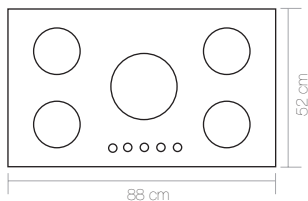

5 Years after sale services
18 Month guarantee

RESPINA-C رسيپنا

Cutting size: 88x50 : ابعاد برش سيني: