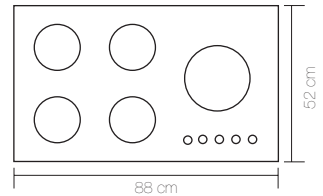

5 Years after sale services
18 Month guarantee

G 7 7 2

Size:86x50

DELUXE-C دلوکس

ابعاد برش سینی: 83x47 Cutting size:

G 8 7 2

Size:86x50

DELUXE-S دلوکس