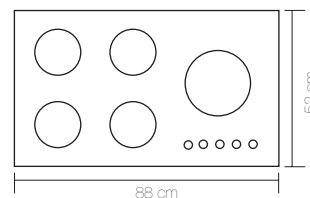

5 Years after sale services
18 Month guarantee

G 5 6 4

Size:88x52

FELORA-C فلورا

ابعاد برش سینی: 83 x 47 Cutting size:

G 6 6 4

Size:88x52

FELORA-S فلورا