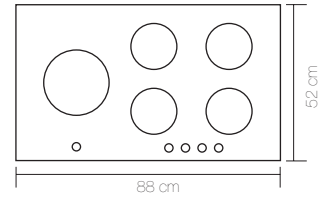

5 Years after sale services
18 Month guarantee

G 7 5 7

Size:89x51

FASTER-C فاستر

ابعاد برش سینی: 86.5x49.5: Cutting size:

G 8 5 7

Size:89x51

FASTER-S فاستر