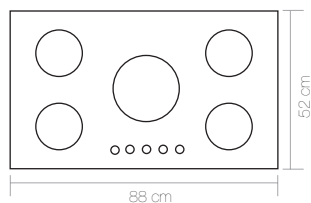

5 Years after sale services
18 Month guarantee

ADOR-C آدِر

Cutting size: 83x47: ابعاد برش سینی: