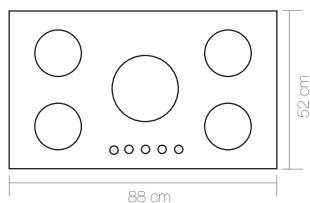

5 Years after sale services
18 Month guarantee

CROSS-C کراس

Cutting size: 83x47: ابعاد برش سینی: