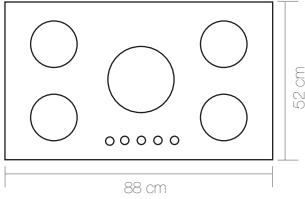

5 Years after sale services
18 Month guarantee

ELEGANCE-C الگانس

Cutting size: 83 x 47 : ابعاد برش سینی: